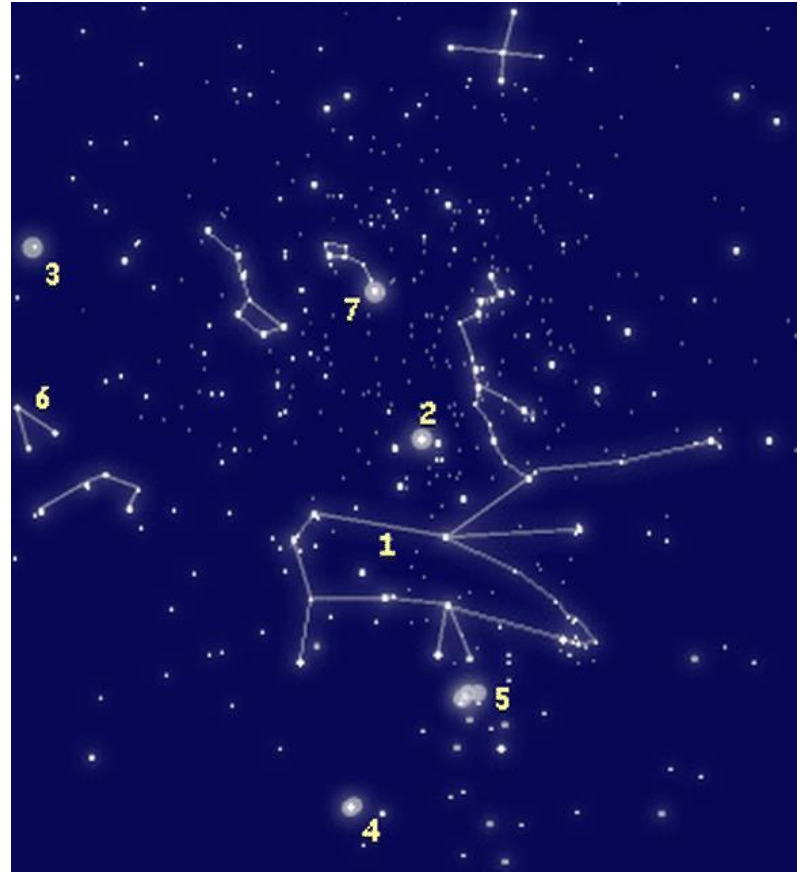

This is a traditional
sami costume

https://www.youtube.com/watch?v=i9b3n2Xw_T0

- Most of the animals who are living in Sapmi are also in the Sami constellations

Sami constellations

The constellations of Sami

- The moose. Called Sarvva in Sami
- The three hunters
- The old lady
- The man. Called Stáillo in Sami
- Plejaderna (dogs)

Northern light